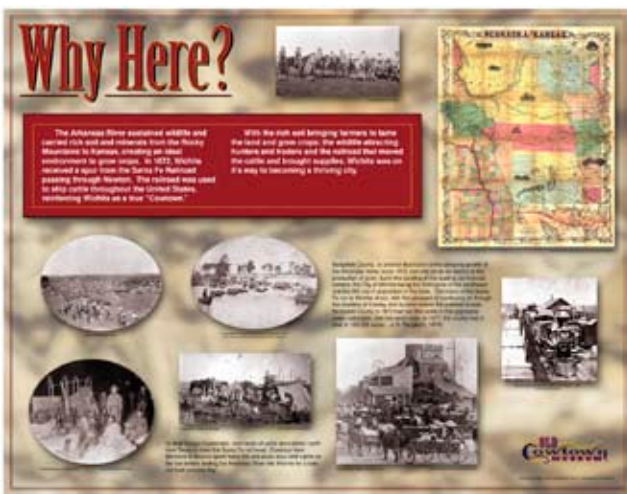

TRAUB DESIGN ASSOCIATES

Complete Museum Exhibit Design Services

"PATHWAY TO THE PAST" – INTERPRETIVE SIGNAGE

Old Cowtown Museum, Wichita, Kansas

PROJECT OVERVIEW:

The new visitors center at Old Cowtown Museum in Wichita, Kansas, is connected to the living history exhibit space by a walkway approximately one-quarter of a mile long. It was the desire of the museum's interpretive staff to make that walkway an opportunity to travel back in time and to prepare visitors to encounter their immersive experience in Old Cowtown, a replicated frontier town. Traub Design Associates was commissioned to create interpretive markers that would act as guideposts for the journey.

The subjects for the markers were determined to be the setting (**Why Here?**), **The Environment**, **The Prairie & Migration**. Inasmuch as the area surrounding the pathway was

not yet developed, visualization of the area was essential. Traub Design Associates provided research, editorial, design, and production management services for four signs. (two - 3'x4' and two - 18"x24") Once the script was written, local and state archives were searched for appropriate photographs and maps to illustrate the text. The images were digitized and the design readied for fabrication. The half-inch state-of-the-art phenolic markers were specifically chosen to withstand the heat, scorching sun and freezing cold of the plains of Kansas. They are currently standing alone as the educational pieces of the pathway to the past and will be even more effective as the areas are developed.